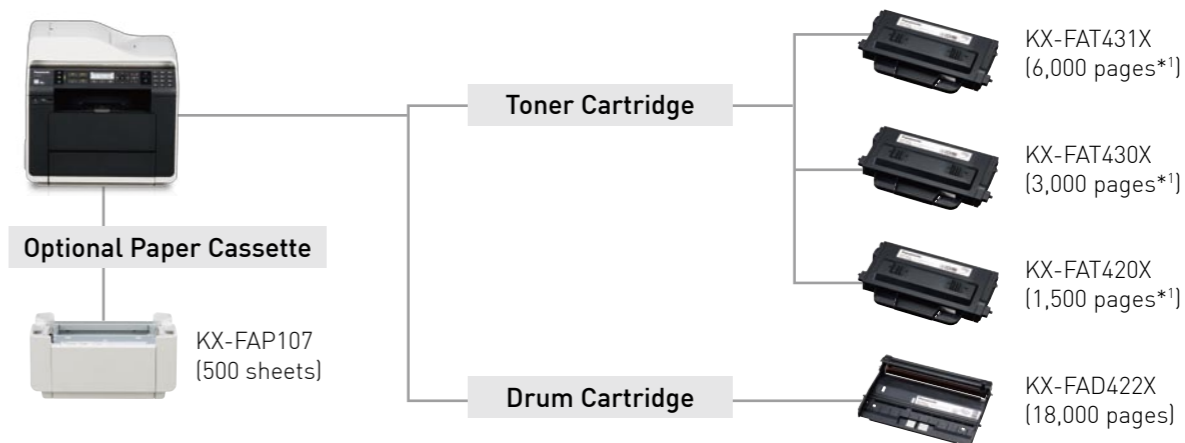

KX-MB2575/KX-MB2545/KX-MB2515