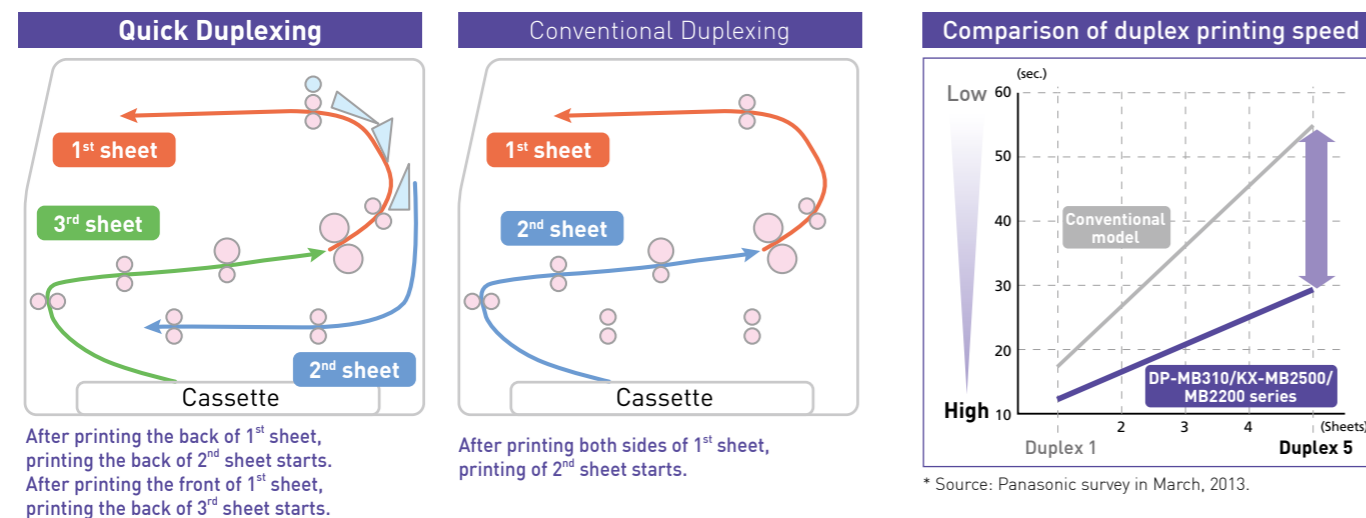

Quick Duplexing

Printing on one side of the page can be wasteful and inefficient. That's why these models feature a duplex printing capability. Conventional A4 size multi-function printers invert the pages one at a time, resulting in slow performance and poor productivity. Panasonic multi-function printers come as standard with quick duplexing, making it possible to print both sides at virtually the same speed* as single-side printing.

* With KX-MB2200 series, duplexing productivity is 100%. With the DP-MB310 and KX-MB2500 series, duplexing productivity is 93%.