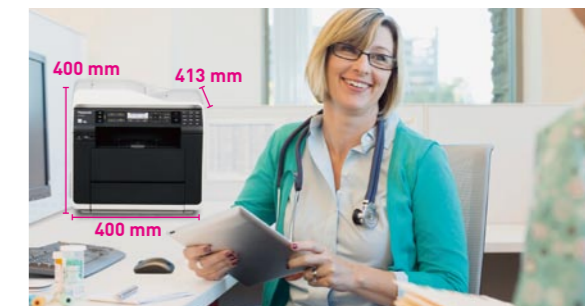

Layout-Free Compact Design

With high speed 30ppm simplex and 28ppm duplex printing capability as well as a large 500-sheet paper cassette, the KX-MB2500 series features a remarkably compact cubic design. Now you can install a high-power multi-function printer even on a small desk.