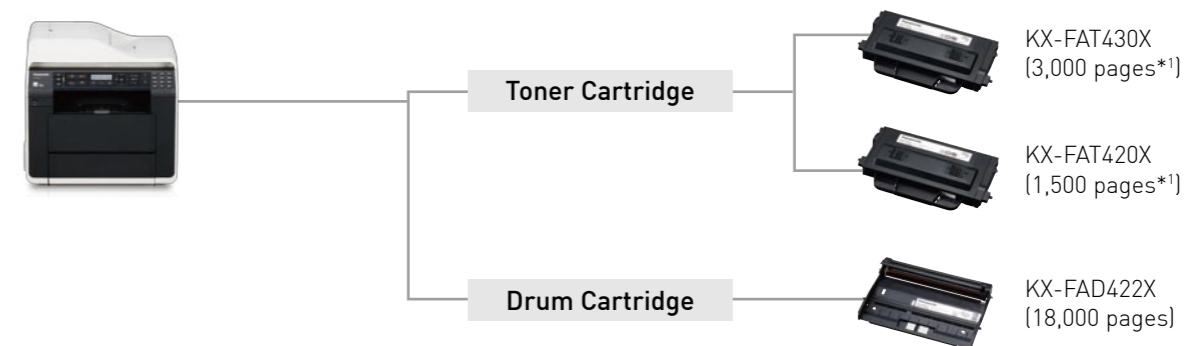

KX-MB2270/KX-MB2230

*1 ISO/IEC 19752 standard.