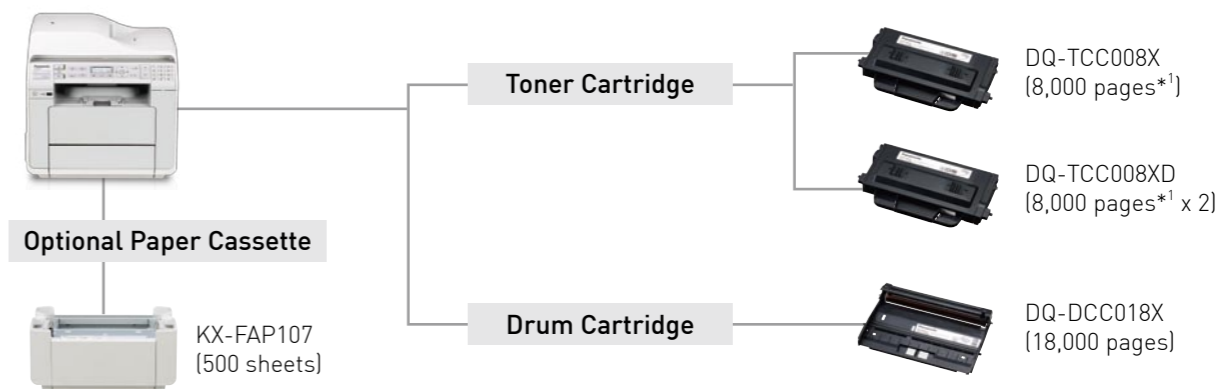

Options/Consumables

DP-MB310