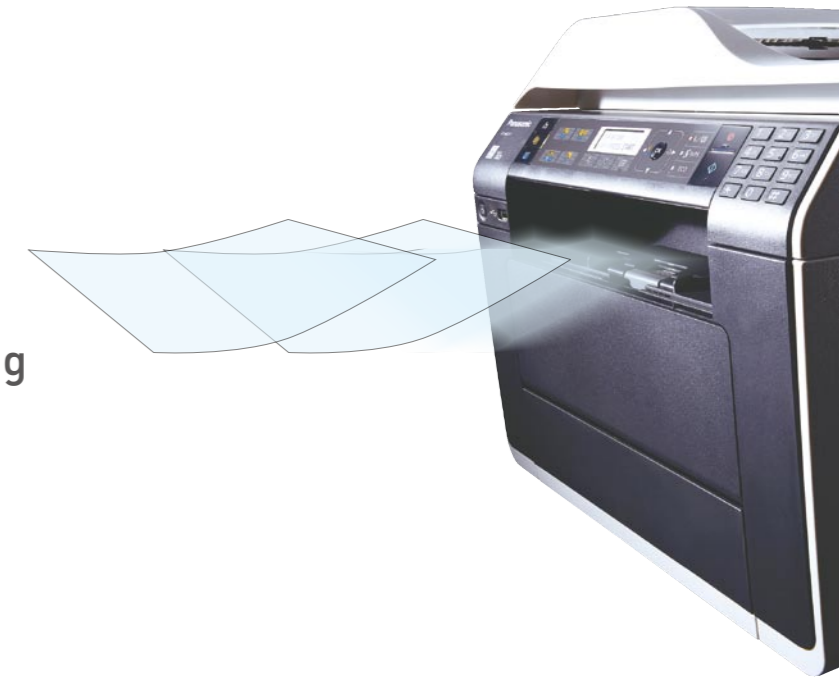

Design and specifications are subject to change without notice.

Multi-Function Printer

DP-MB310

KX-MB2575/KX-MB2545/KX-MB2515/ KX-MB2270/KX-MB2230

High-speed duplex printing and copying
with multi-size paper handling capability

Small & Fast

Keeping the concept of 'small and fast' in mind, the DP-MB310 and multi-function printers are designed to fit on your desktop, while and copying capability you need to boost productivity.

KX-MB2500/KX-MB2200 series delivering the high-speed printing