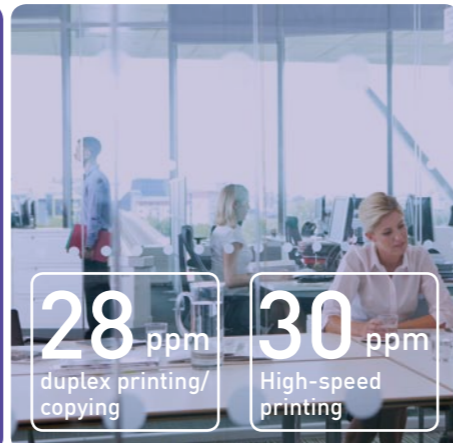

High-Durability Compact Business Machine

DP-MB310

28 ppm
duplex printing/
copying

30 ppm
High-speed
printing