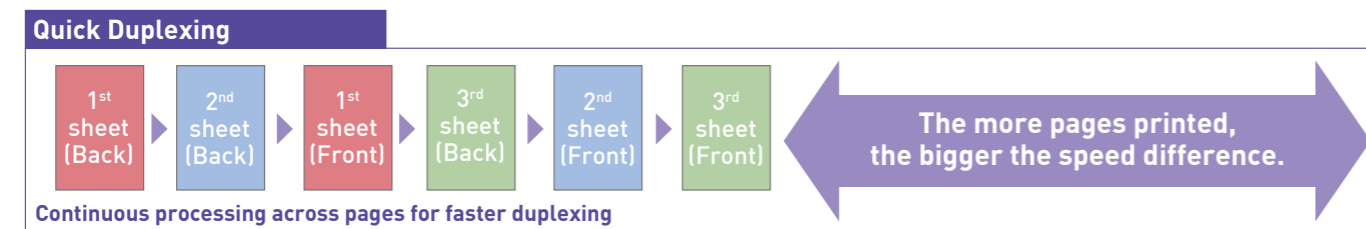

Quick Duplexing

Printing on one side of the page can be wasteful and inefficient. That's why these models feature a duplex printing capability. Conventional A4 size multi-function printers invert the pages one at a time, resulting in slow performance and poor productivity. Panasonic multi-function printers come as standard with quick duplexing, making it possible to print both sides at virtually the same speed* as single-side printing.

* With KX-MB2200 series, duplexing productivity is 100%. With the DP-MB310 and KX-MB2500 series, duplexing productivity is 93%.