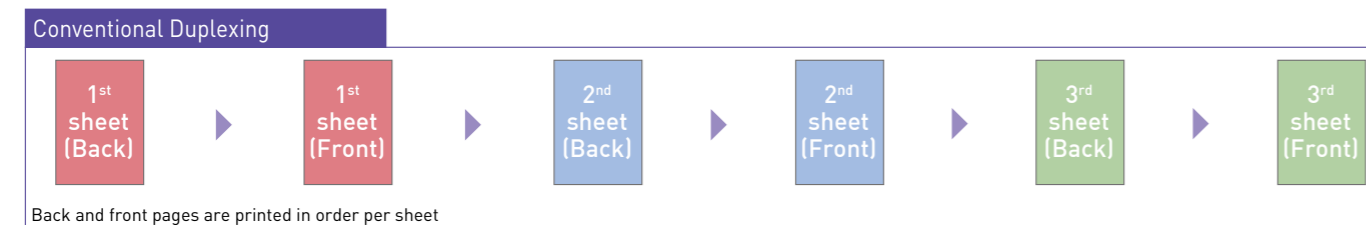

Quick Duplexing

Printing on one side of the page can be wasteful and inefficient. That's why these models feature a duplex printing capability. Conventional A4 size multi-function printers invert the pages one at a time, resulting in slow performance and poor productivity. Panasonic multi-function printers come as standard with quick duplexing, making it possible to print both sides at virtually the same speed* as single-side printing.

* With KX-MB2200 series, duplexing productivity is 100%. With the DP-MB310 and KX-MB2500 series, duplexing productivity is 93%.