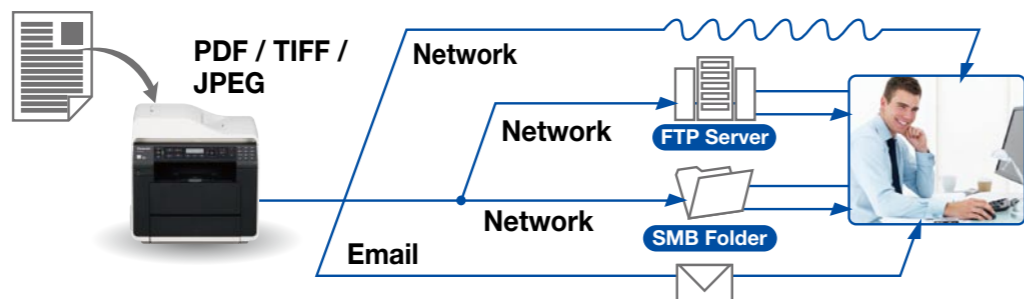

Standard 10Base-T/100Base-TX Ethernet and Wi-Fi®*

All the models come standard with 10base-T/100base-TX Ethernet network port. This means you can control the printer from any PC on the local area network. The KX-MB2270 is also equipped with a built-in Wi-Fi® wireless network function. The WPS key control panel permits you to easily configure a wireless network when a Wi-Fi® router is installed.

* Available on the KX-MB2575 and KX-MB2270.